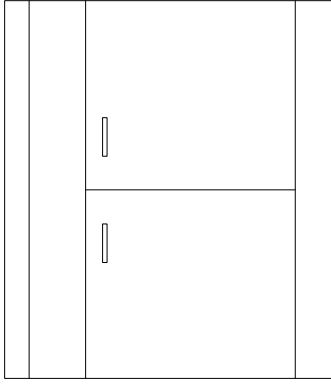

F0510
Single Cupboard

F0511
Single Cupboard
and Drawer

F1010
Double Cupboard

F1011
Double Cupboard
and Drawer

F1011SU
Double Sink
Cupboard

F0504
Four Drawer
Unit

F0503
Filing Drawer

F1012
Double Cupboard
and Two Drawers

F1010CU
Corner Return
Cupboard

F0505
Five Drawer
Unit

F0511SU
Single Sink
Cupboard

F1004
Double Four
Drawer Unit

F1005
Double Five
Drawer Unit

Floor Mounted Cabinets

Standard cabinets are 500 mm or 1000 mm wide. They are 520 mm deep and can be specified to fit a finished height of 900 mm for stand to work at benches, or 750 mm for sit to work at benches.