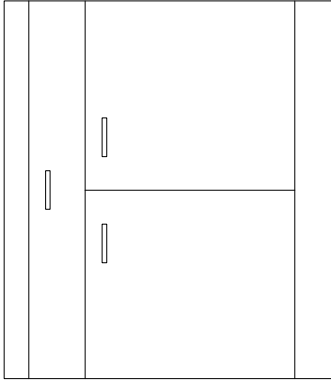

F0510
Single Cupboard

F0511
Single Cupboard
and Drawer

F1010
Double Cupboard

F1011
Double Cupboard
and Drawer

F1011SU
Double Sink
Cupboard

F0504
Four Drawer
Unit

F0503
Filing Drawer

F1012
Double Cupboard
and Two Drawers

F1010CU
Corner Return
Cupboard

F0505
Five Drawer
Unit

F0511SU
Single Sink
Cupboard

F1004
Double Four
Drawer Unit

F1005
Double Five
Drawer Unit

Floor Mounted Cabinets

Standard cabinets are 500 mm or 1000 mm wide. They are 520 mm deep and can be specified to fit a finished height of 900 mm for stand to work at benches, or 750 mm for sit to work at benches.