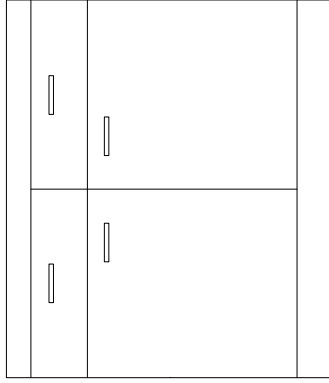

F0510
Single Cupboard

F0511
Single Cupboard
and Drawer

F1010
Double Cupboard

F1011
Double Cupboard
and Drawer

F1011SU
Double Sink
Cupboard

F0504
Four Drawer
Unit

F0503
Filing Drawer

F1012
Double Cupboard
and Two Drawers

F1010CU
Corner Return
Cupboard

F0505
Five Drawer
Unit

F0511SU
Single Sink
Cupboard

F1004
Double Four
Drawer Unit

F1005
Double Five
Drawer Unit

Floor Mounted Cabinets

Standard cabinets are 500 mm or 1000 mm wide. They are 520 mm deep and can be specified to fit a finished height of 900 mm for stand to work at benches, or 750 mm for sit to work at benches.